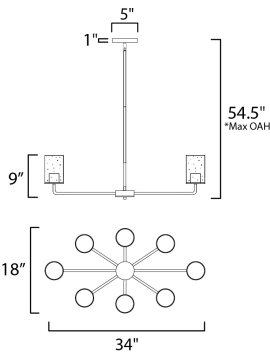

ADDITIONAL

OPERATING TEMPERATURE:
-20°C (-4°F), 40°C (104°F)

MEASUREMENTS

- DIMENSION : 34" W x 9" H
- MAX OAH : 54.5" OAH
- CANOPY : 5" W x 1" H x 5" L
- HANGING WEIGHT : 14.8 lb

LAMPING

- INPUT VOLTAGE : 120V
- BULB : 8 x 60W Incandescent E26 Medium , 480W Total
- BULB INCLUDED : (Not Included)